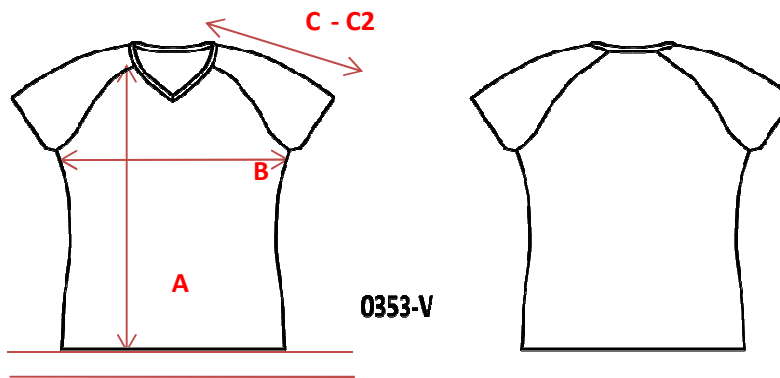

**MODEL 0373**

**0425 0372**

	A-Heigh	B-Width	C-Short Sl.	C2-Cup Sl.
7XS				
6XS				
5XS				
4XS	45	32.5	21	18
3XS	48	35	22	19
XXS	51	38	24	20.5
XS	54	40	25	21.5
S	57	42	27	23.5
M	60	45	29	25
L	63	48	30	26
XL	65	50.5	31.5	27.5
XXL	67	53.5	33.5	29.5
3XL	69	56.5	35.5	31.5
4XL				

(Those measurements have a tolerance of +- 3%)

(Estas medidas tienen una tolerancia de +- 3%)